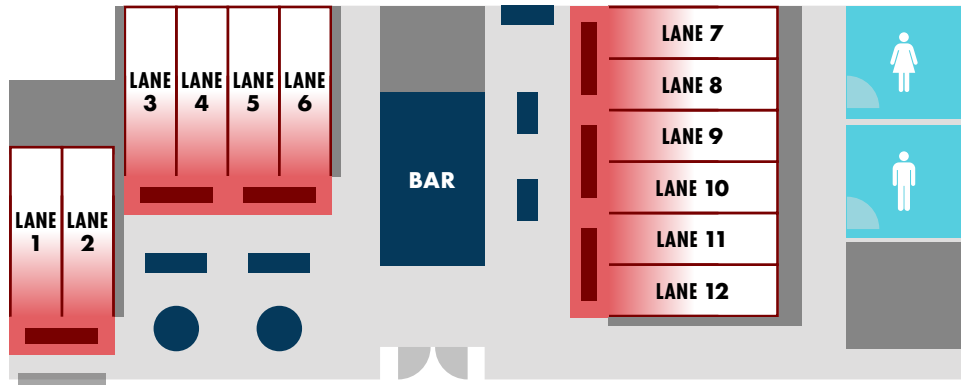

LOCATION: 1924 E. Kenilworth Pl., Milwaukee, WI 53202
on Milwaukee's East Side

CAPACITY: Up to 99 guests

FEATURING: 4,000 ft², 12 Axe Throwing Lanes & Full-Service Bar

YOUR AXE MKE EVENT

INCLUDES: Private Axe Master for safety orientation & coaching throughout your event, access to exclusive catering & beverage packages, extra 15 mins prior to & after event for set up/tear down, custom signage, opportunity to earn Perks & Rec rewards, a 10% discount on merchandise for all attendees

THE BIG AXE

EVENT CAPACITY: 99

+INCLUDES: 12 Axe Throwing Lanes & the entire AXE MKE facility dedicated to you & your guests

THE BULLSEYE

EVENT CAPACITY: 48

+INCLUDES: 6 Axe Throwing Lanes & half of the AXE MKE facility dedicated to you & your guests

THE CLUTCH

EVENT CAPACITY: 12-28

+INCLUDES: Either 2, 3, or 4 Axe Throwing Lanes depending on event size

WANT TO MAKE THINGS MORE INTERESTING?

Consider adding confetti balloons to your targets or hosting an exciting axe throwing tournament with prizes, glory & more!