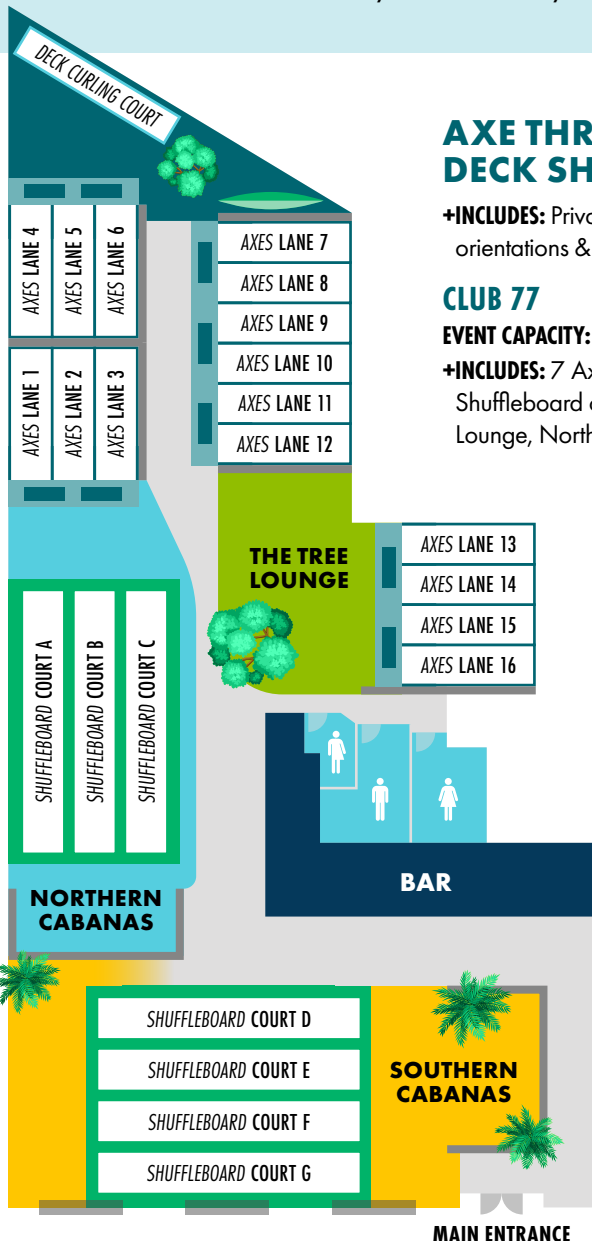

AXE THROWING & DECK SHUFFLEBOARD BAR

**LOCATION:** 230 E. Pittsburgh Ave., Milwaukee, WI 53204  
in Walker's Point

**CAPACITY:** 340 guests

**FEATURING:** 12,000 ft<sup>2</sup>, 16 Axe Throwing Lanes,  
7 Deck Shuffleboard Courts, 1 Deck Curling Court,  
Full-Service Bar, several lounges throughout space

# YOUR NORTHSOUTH EVENT

**INCLUDES:** Access to exclusive catering & beverage packages, extra 15 minutes prior to & after event for set up/tear down, custom signage, opportunity to earn Perks & Rec rewards, a 10% discount on merchandise for all attendees

## THE WHOLE SHEBANG

**EVENT CAPACITY:** 340

**+INCLUDES:** Private Axe Masters & Shuffle Pros for safety orientations & coaching throughout your event, plus the entire NorthSouth Club facility dedicated to you & your guests

#### CLUB 33

**EVENT CAPACITY:** 40

**+INCLUDES:** 3 Axe Throwing lanes, 3 Deck Shuffleboard courts, private access to the Northern Cabanas