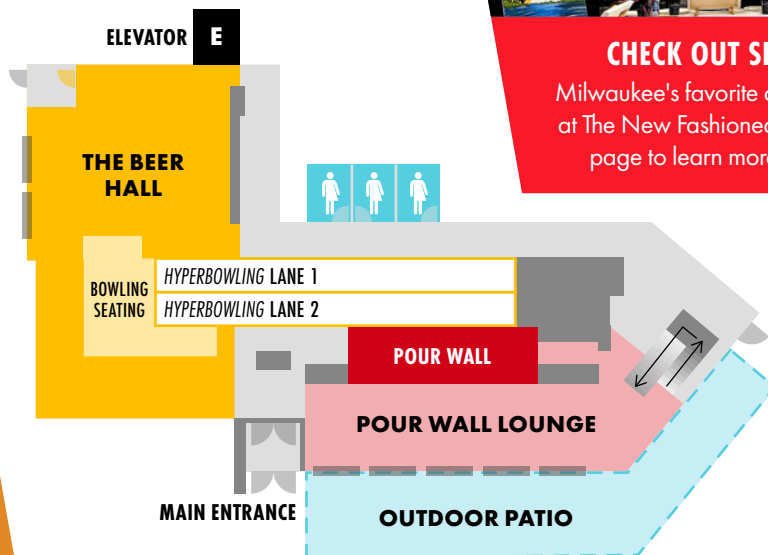

FIRST FLOOR

CHECK OUT SPLASH STUDIO!

Milwaukee's favorite creative pastime is now at The New Fashioned. Check out the Splash page to learn more about its offerings.