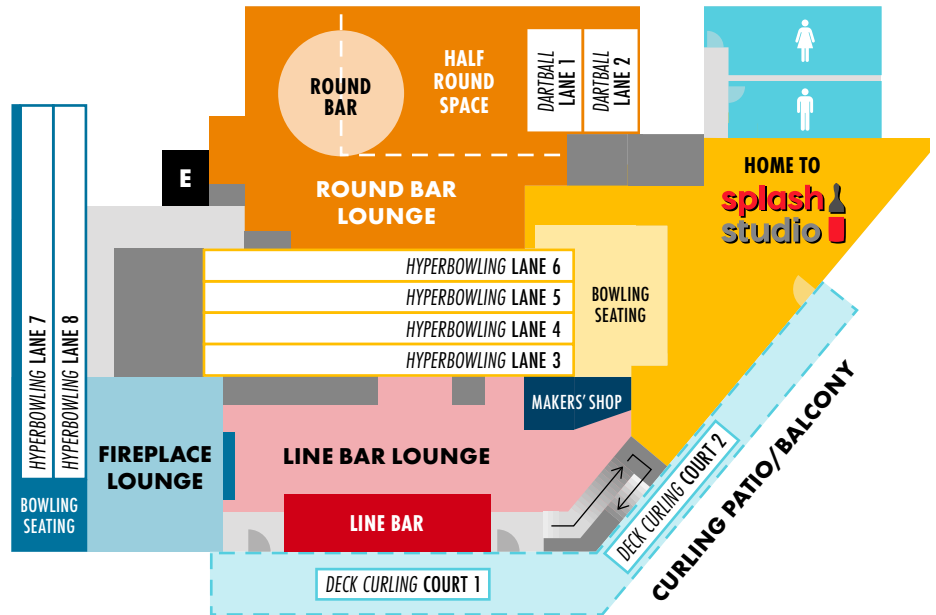

LOUNGE BUYOUTS

FIREPLACE LOUNGE

EVENT CAPACITY: 60
SEATING ESTIMATE: 38

ROUND BAR LOUNGE

EVENT CAPACITY: 250
SEATING ESTIMATE: 80

HALF ROUND

EVENT CAPACITY: 125
SEATING ESTIMATE: 40

HYPERBOWLING (LANES 3-6)

SEATING: 14

SECOND FLOOR BUYOUT

EVENT CAPACITY: 650
SEATING ESTIMATE: 225

SECOND FLOOR

INCLUDES: Round Bar & Lounge, Line Bar & Lounge, Fireplace Lounge, Dartball (2 lanes) & Splash Studio, Outdoor Curling Patio (2 courts), Outdoor Curling Cabanas, HyperBowling (6 lanes)

FULL VENUE BUYOUT

EVENT CAPACITY: 1000+
SEATING ESTIMATE: 350

ADD ON A CUSTOM GAMES PACKAGE!

Bring on the friendly competition with Puttski, foosball, giant Jenga, ping pong & more.

SECOND FLOOR